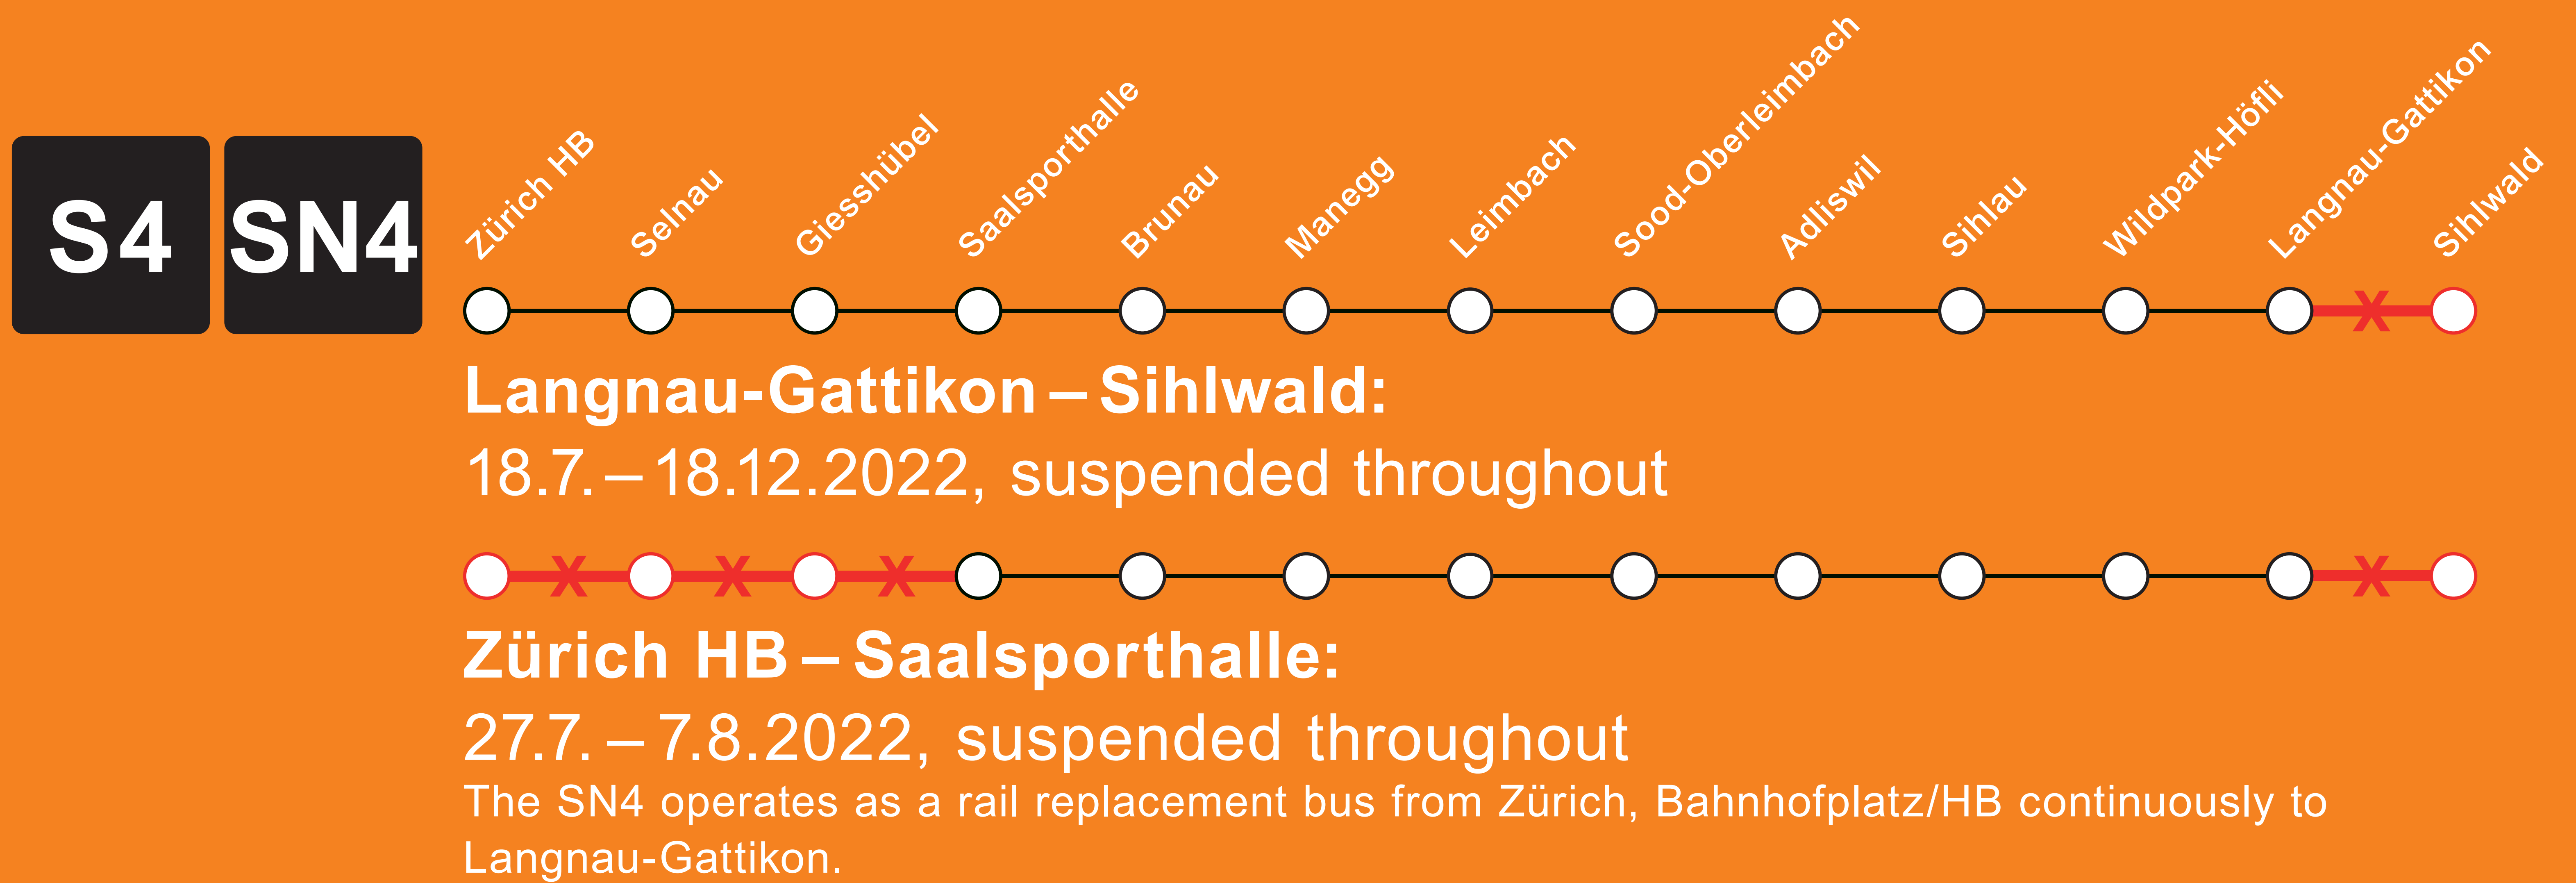

# Planned line closures until December 2022

The SZU is modernising itself. The following services of the S4/SN4 line and S10 line will be completely or partially suspended due to construction work:

Alternative travel options exist. Please check your connections in the online timetable at [www.zvv.ch](http://www.zvv.ch) and allow for more travel time.