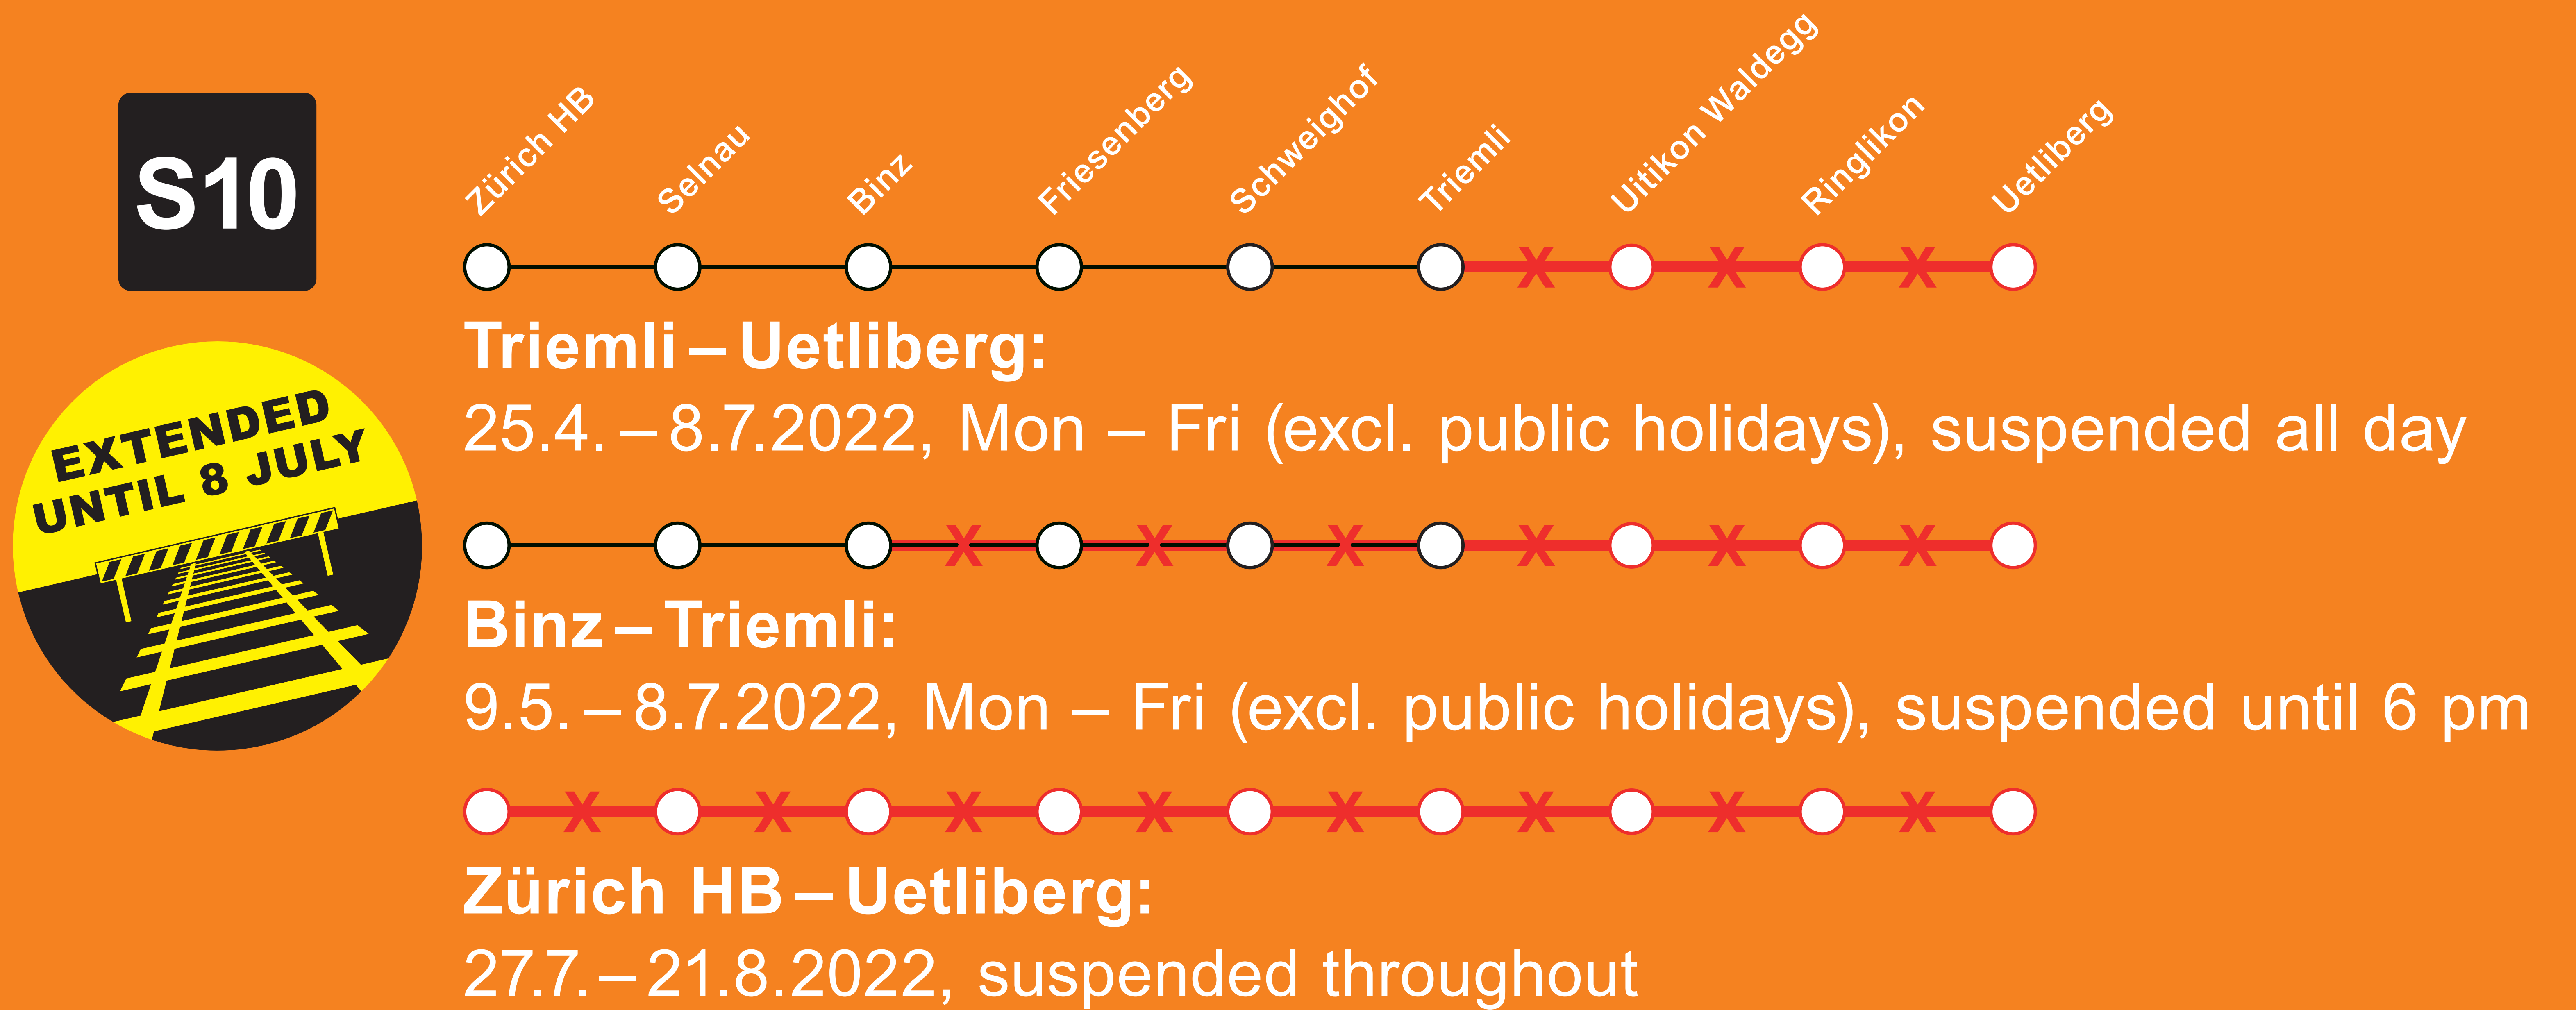

# Planned line closures until December 2022

The SZU is modernising itself. The following services of the S4/SN4 line and S10 line will be completely or partially suspended due to construction work:

Alternative travel options exist. Please check your connections in the online timetable at [www.zvv.ch](http://www.zvv.ch) and allow for more travel time.